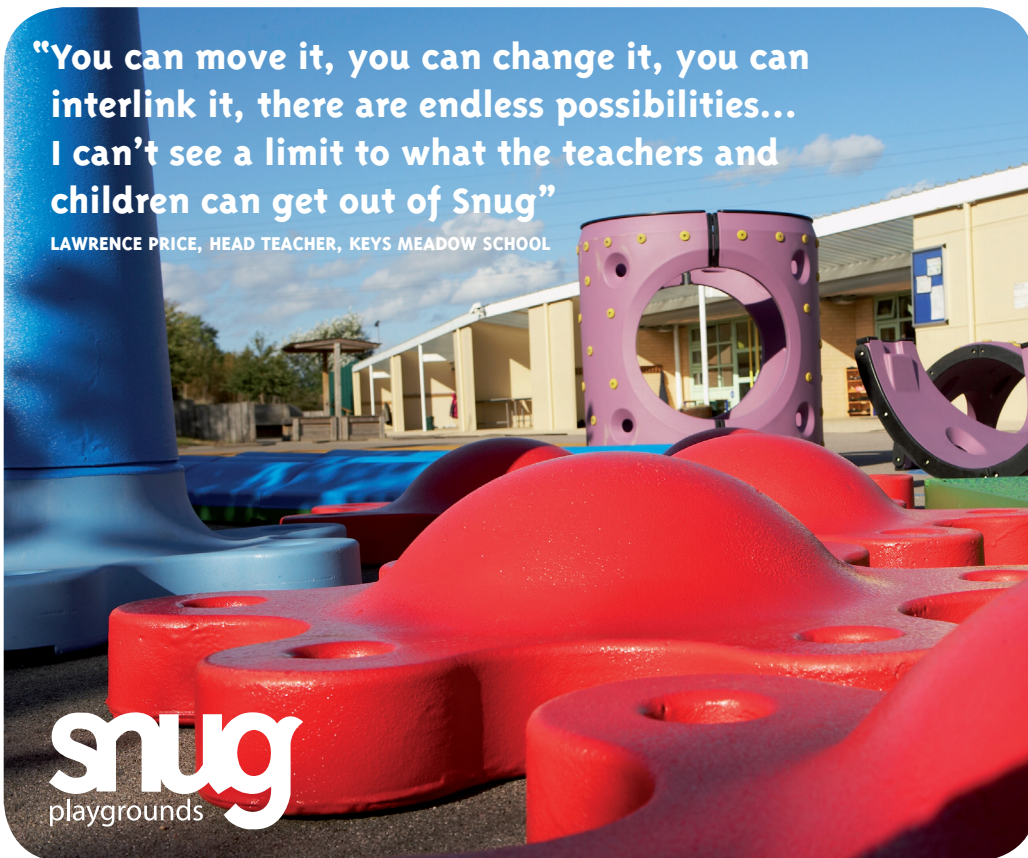

Join

the playground revolution

Good design
for children
SutcliffePlay

“You can move it, you can change it, you can interlink it, there are endless possibilities... I can't see a limit to what the teachers and children can get out of Snug”

LAWRENCE PRICE, HEAD TEACHER, KEYS MEADOW SCHOOL

snug
playgrounds

Snug is a radical new approach to play equipment which changes the psychology of the playground.

In addition to Primary School Playground's, Snug is ideal for creating a dynamic and exciting playscape in early years settings, Sure Start & Children's Centres but also ideal for use as a mobile play unit as it consists of loose parts that can be moved around quite easily.